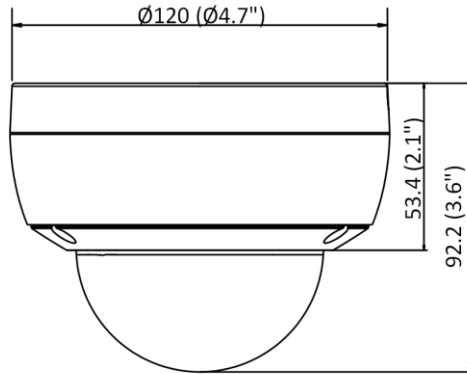

▪ **Available Model**

DS-2CD1123G0-IUF(2.8/4 mm)

▪ **Dimension**

Unit: mm (inch)

▪ **Accessory**

▪ **Optional**

DS-1271ZJ-120 Pendant Mount	DS-1272ZJ-120 Wall Mount