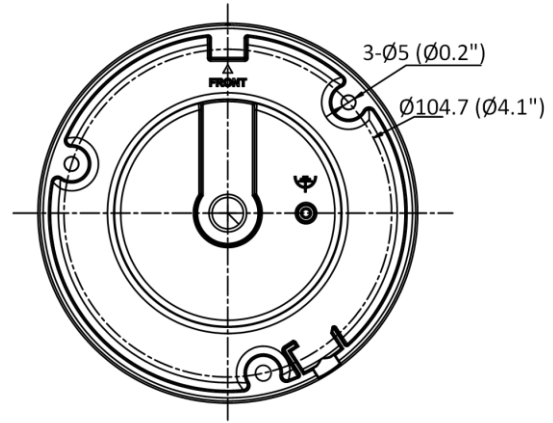

▪ **Available Model**

DS-2CD1123G0-IUF(2.8/4 mm)

▪ **Dimension**

Unit: mm (inch)

▪ **Accessory**

▪ **Optional**

DS-1271ZJ-120 Pendant Mount	DS-1272ZJ-120 Wall Mount