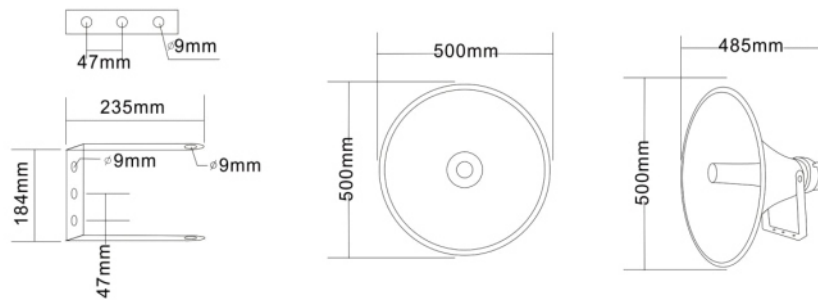

Weatherproof Horn Speaker

T-720CD

Material: plastic shell + iron mesh cover

Description:

All aluminum alloy structure, wide frequency domain waterproof horn, large power, strong sound penetration, wide coverage, suitable for square, railway station, etc.

Specifications:

Model	T-720CD
Rated Power(100V)	25W, 50W, 100W
Rated Power(70V)	12.5W, 25W, 50W, 100W
Maximum Power	200W
Impedance	COM /400Ω/200Ω/100Ω/ 50Ω
Frequency Response (-20dB)	160-8KHz
Sensitivity (1W/1M)	114dB±3dB
Dimension	485×500mm
Weight	4.7Kg
IP Rate	IP×6