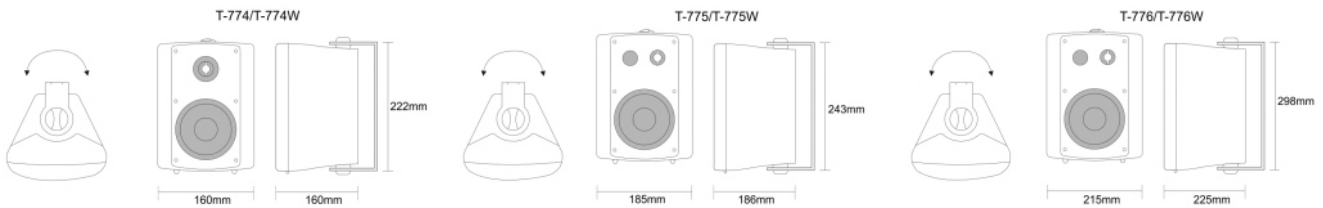

### Description:

Indoor wall-mounted speakers, plastic case, iron punching net, 2 frequency division design, using silk retina high pitch, clear and soft sound. Convenient and quick installation mode, can be fixed resistance and fixed pressure multi-power selection (P/PW) series. Suitable for hotels, conference halls, etc.

### Specifications:

Model	T-774/T-774W	T-775/T-775W	T-776/T-776W
Power taps @100V	15W	30W	45W
Power taps @70V	7.5W	15W	22.5W
Impedance	Black: Com Red: 670Ω	Black: Com Red: 330Ω	Black: Com Red: 220Ω
SPL(1W/1M)	88dB±3dB	91dB±3dB	91dB±3dB
Frequency response (-10dB)	130-18KHz	130-18KHz	110-18KHz
Speaker driver	4" x 1 1.5" x 1	5" x 1 1.5" x 1	6" x 1 1.5" x 1
Dimensions	222 x 160 x 160mm	243 x 185 x 186mm	298 x 215 x 225mm
Weight	1.8Kg	2.3Kg	3.7Kg
Protection Level	IP66	IP66	IP66