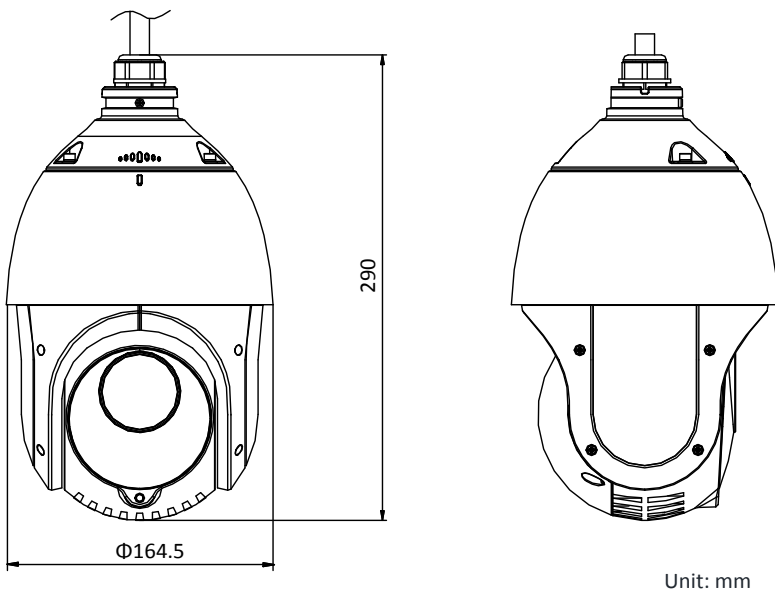

DORI

The DORI (detect, observe, recognize, identify) distance gives the general idea of the camera ability to distinguish persons or objects within its field of view.

It is calculated based on the camera sensor specification and the criteria given by EN 62676-4: 2015.

DORI	Detect	Observe	Recognize	Identify
Definition	25 px/m	63 px/m	125 px/m	250 px/m
Distance (Tele)	2400.0 m (7874.0 ft)	952.4 m (3124.7 ft)	480.0 m (1574.8 ft)	240.0 m (787.4 ft)

Available Model

DS-2DE4425IW-DE (E) 12 VDC & PoE (802.3 at, class 4)

Dimensions

Accessory

Included:

Optional: